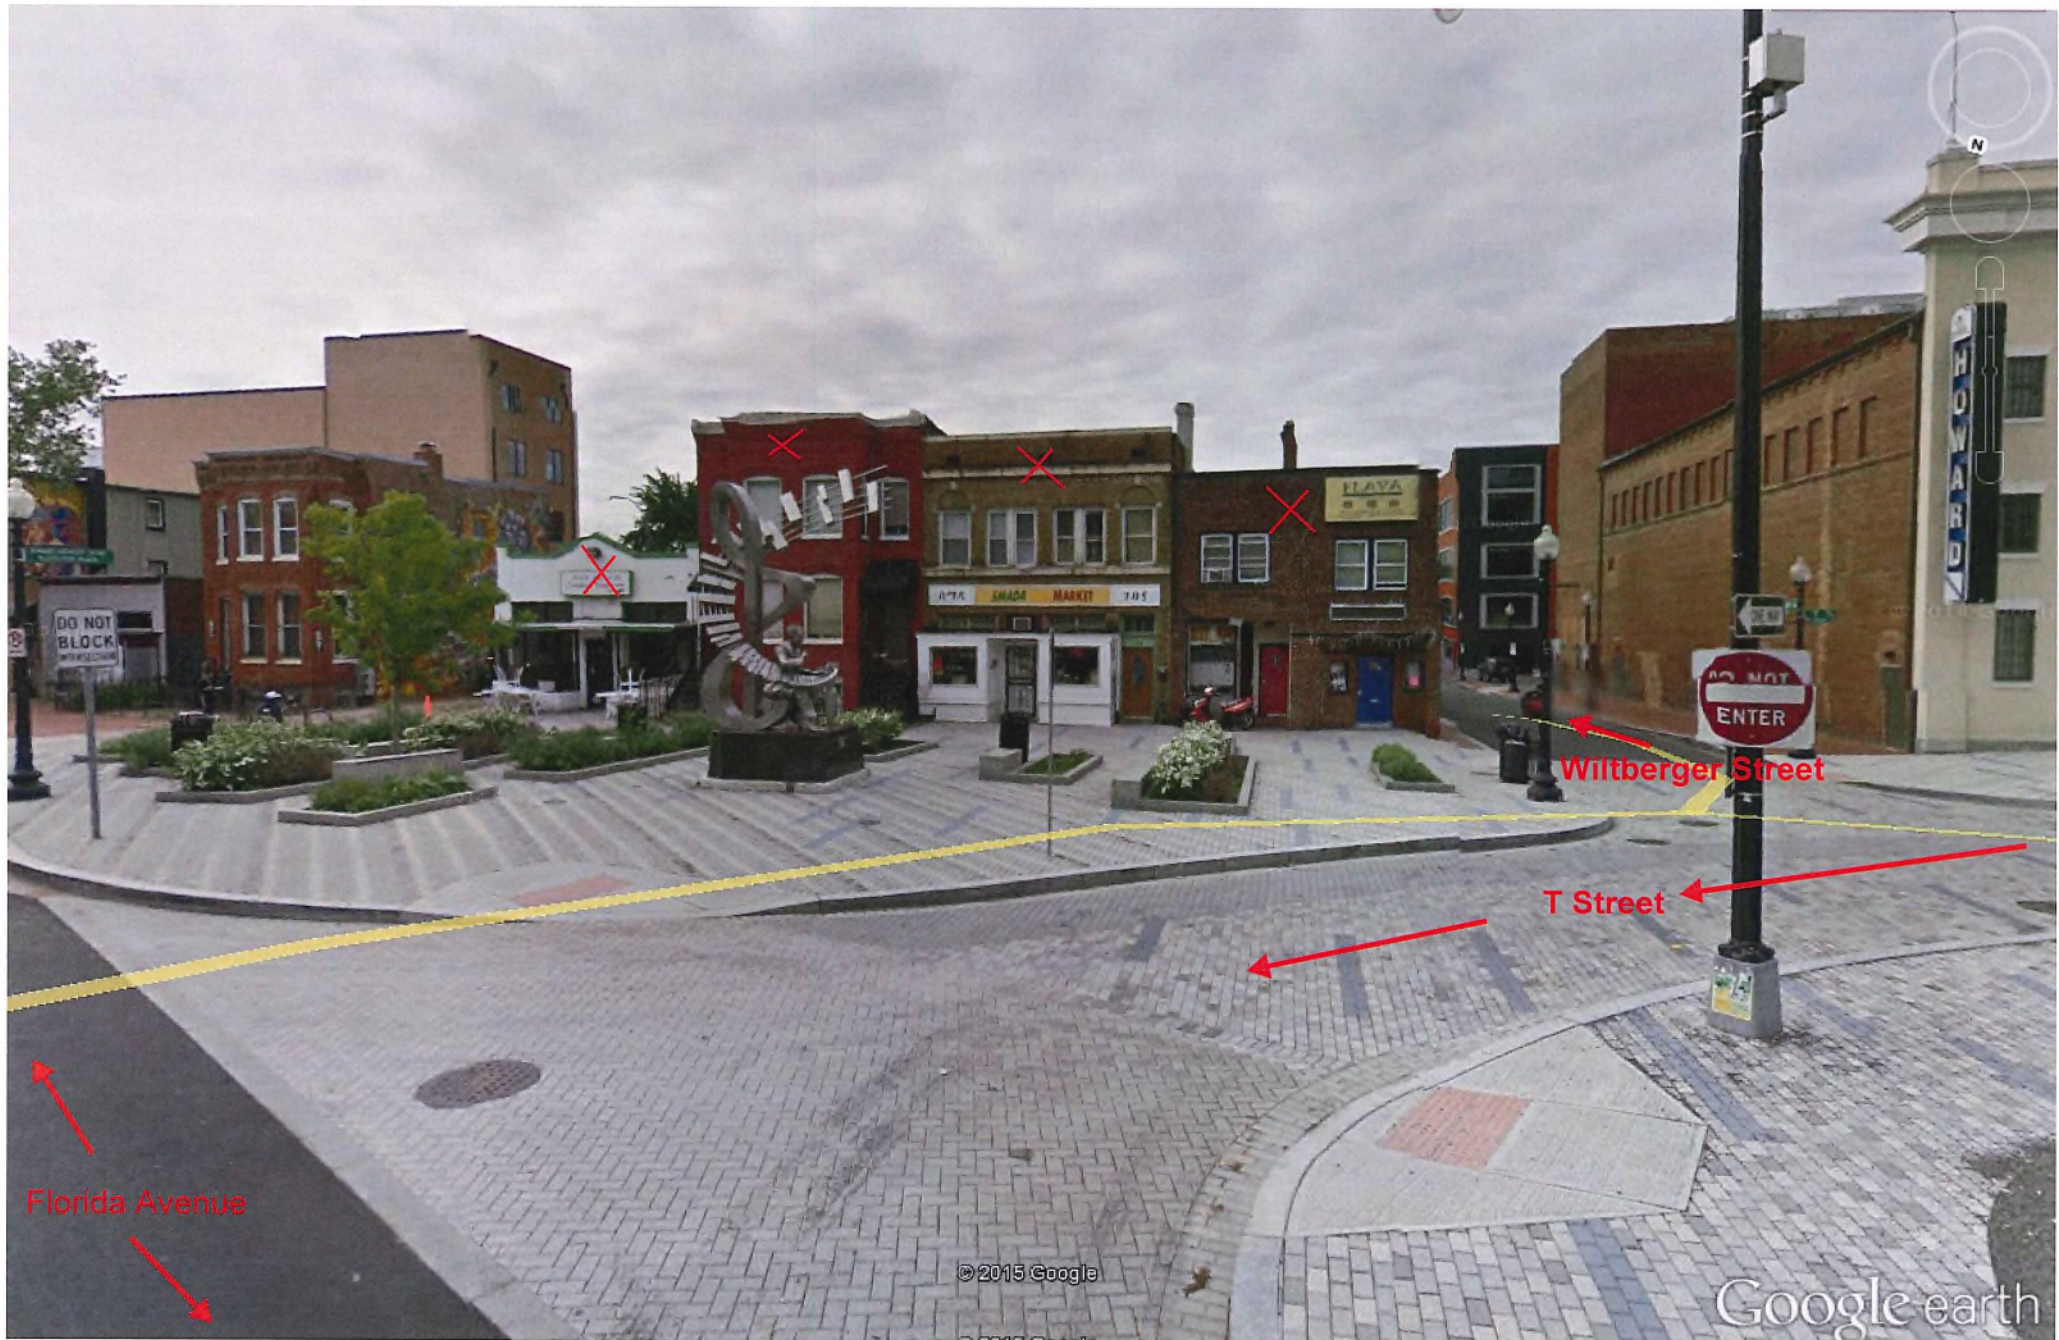

VIEW SOUTH

VIEW WEST

VIEW NORTH

VIEW EAST

X X X

X

X

HAVA BEER

UVA SMADA MARKET 705

DO NOT ENTER

HOWARD

Wiltberger Street

T Street

Florida Avenue

© 2015 Google

Google earth

© 2015 Google

© 2015 Google

Google earth

X

X

Wiltberger Street

© 2015 Google

© 2015 Google

Google earth

15 Foot Alley to the Rear

© 2015 Google

© 2015 Google

Google earth

15 Foot Alley to the East

© 2015 Google

© 2015 Google